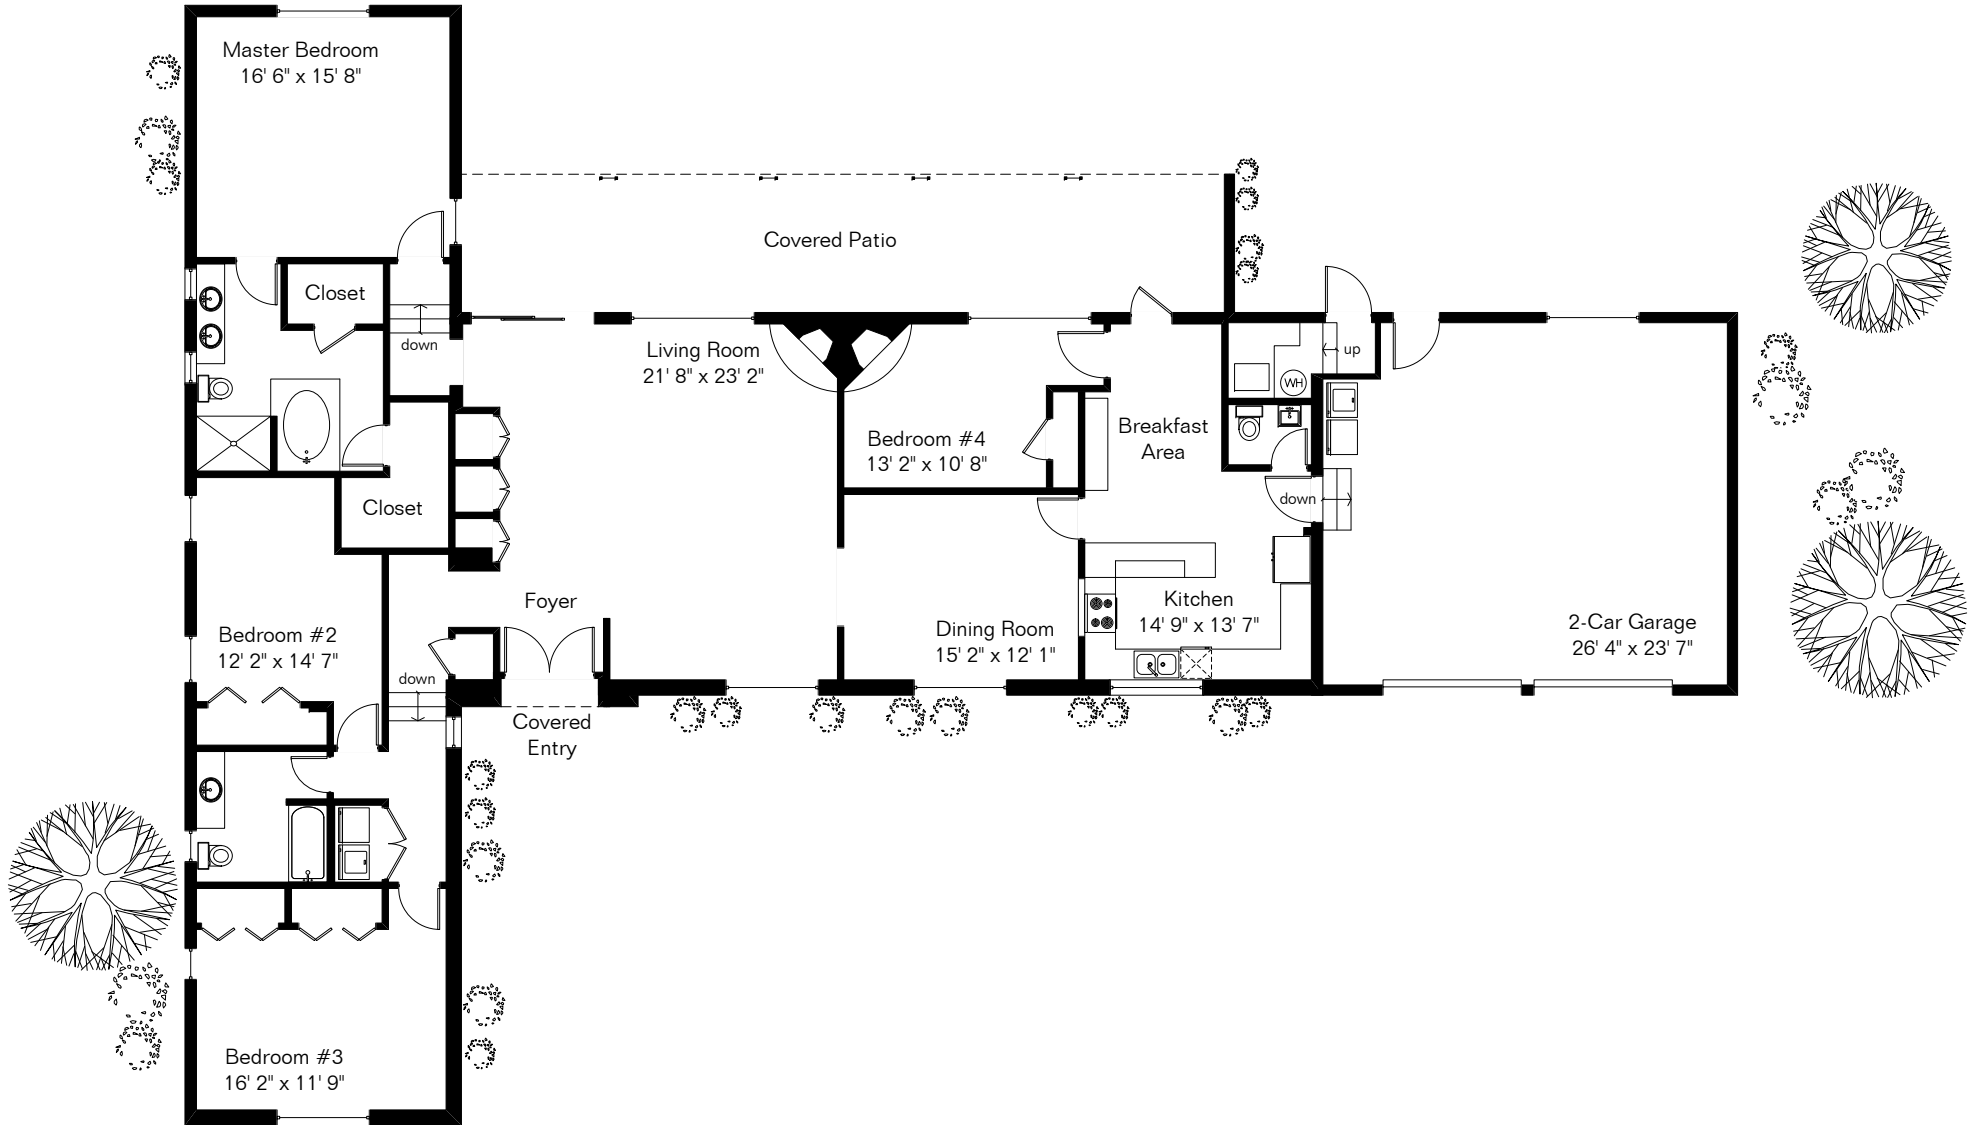

The square footages and room size information are deemed to be reliable but are not guaranteed and should be independently verified.

6131 N Piedra Seca

Site Visit November 2017

0 ft. 6 ft. 10 ft. 20 ft.

Copyright 2017 Floor Plans First! LLC
All Rights Reserved.

Living Area 2,672 Sq Ft
Garage 659 Sq Ft

www.FloorPlansFirst.com

Toll Free (877) 887-1500
Voice (520) 881-1500
Fax (520) 791-7701

Floor Plans First!
See the Floor Plan First!